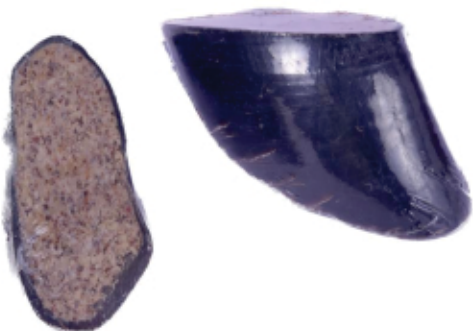

- ★ **DRIED NATURAL EAR W/O SHELL**
- ★ **DRIED GOLDEN EARS**
- ★ **DRIED NATURAL EAR WITH MEATY RING**
- ★ **DRIED EAR-SMOKE (RED)**
- ★ **DRIED WHITE EAR**

EARS WITHOUT SHELL

NATURAL EAR WITH MEATY RING

EARS WITH SHELL

WHITE EAR

HORNS PRODUCTS

- ★ **DRIED HORN (Small - Medium - Large)**
- ★ **HORN CORE (without Shell)**
- ★ **HORN TUFFIES (65-90 g) / 2.5 - 3.5 INCHES**
- ★ **HORN FLEXIES (45-60 g) / 2.5 - 3.5 INCHES**
- ★ **DRIED HOOVES NATURAL**
- ★ **DRIED HOOVES BLEACHED**
- ★ **TRIPE FILLED HOOVES**

HOOVES NATURAL

HORNS

FILLED - HOOVES

BLEACHED HOOVES

BONES PRODUCTS

- ★ DRIED WHITE BONE (10-12 CM)
- ★ DRIED NATURAL BONE (6 - 12 CM)
- ★ DRIED NATURAL BONE WITH MEATY SCALP
- ★ DRIED RIB BONE

WHITE BONE

NATURAL BONE WITH MEATY SCALP